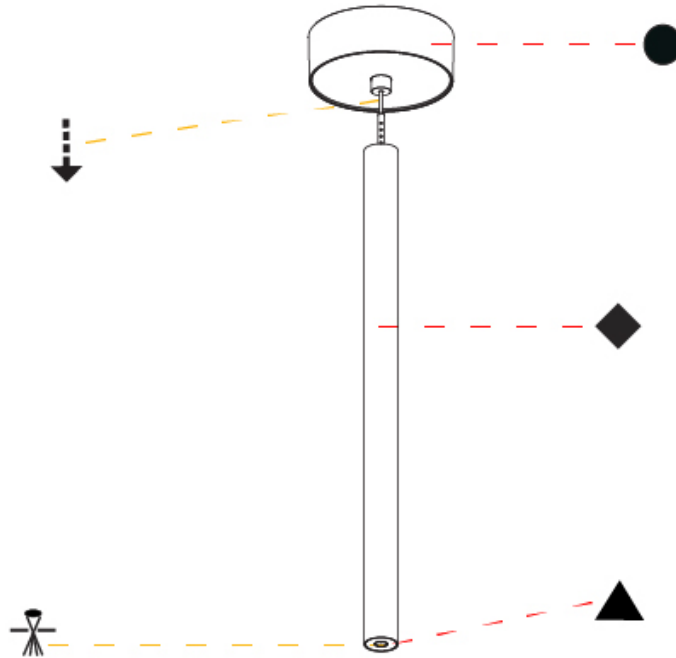

Shape: Cylinder
 Diameter (mm): 28
 Diameter (in): 1 1/8
 Height (mm): 450
 Height (in): 17 11/16
 Max. Overall Height (mm): 2450
 Max. Overall Height (in): 96 7/16
 Light Distribution: Downlight
 Weight (kg): 0.504
 Weight (lbs): 1.11
 Fixture Finish: SSR / BKV / CWI / CRY / HAB / UFT / ITA / RUA / FTG / MYG / LOD / PUS / FRO / FUP / KIA / POP / BLS / SPG / MEY / GOH / GUM / CHC / COM / ABZ / JAG / OBR / MOS / ROR
 Fixture Material: Aluminum
 Cable Details: 2000mm or 4000mm Black Cable

OPTICAL

Optic°: 24 / 32 / 34 / 55 / 58

RATINGS AND CERTIFICATIONS

Certified By: Certified for North American Standards
 IP rating: IP20

HANGOVER PLUG MONOPOINT SURFACE CANOPY SUSPENSION

A30846-

PROJECT
TYPE
SPECIFIER
QUANTITY
DATE